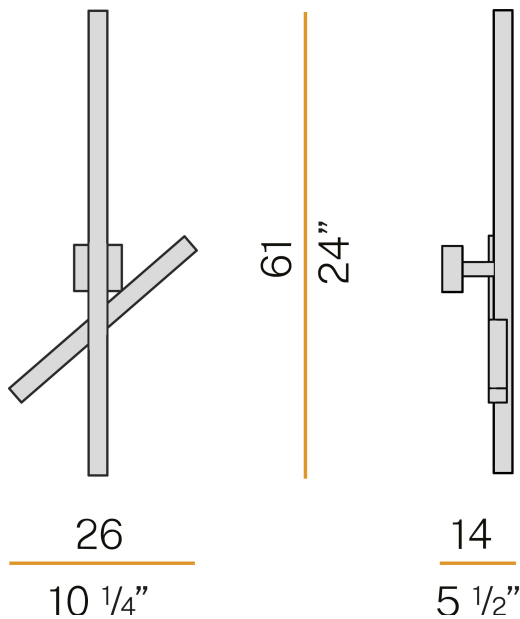

PANZERI

Carmen

220-240V AC ON-OFF
A06401.000.0401

● white

Data sheet

CODE	A06401.000.0401
SYSTEM POWER CONSUMPTION	13W
EFFICACY	78.85lm/W
LIGHT SOURCE	LED
LIGHT SOURCE LIFETIME	L80 (B20) 80.000h
COLOUR TEMPERATURE	3000K Ra>90
LIGHT DISTRIBUTION	diffused
POWER SUPPLY	220-240V AC
FREQUENCY	50/60Hz
ELECTRICAL CONFIGURATION	ON-OFF
DRIVER	integrated included
NOMINAL LUMINOUS FLUX	1425lm
LUMEN OUTPUT	1025lm
EFFICIENCY	71.9%
WEIGHT	1.79 Kg
PROTECTION DEGREE	IP20
COLOUR TOLLERANCES	SDCM 3
GLOW WIRE TEST PERFORMANCE	850°
PACKING DIMENSIONS	21,0 x 62,0 x 32,0 cm

Wall lighting fixture for interiors, with indirect light emission.
Galvanized sheet metal wall bracket.
Pickled sheet metal wall plate in polyacrylic paint.
Turned steel joint in polyacrylic paint.
Pickled sheet metal adjustable structure in white or black polyacrylic paint.
Aluminium dissipation plates in polyacrylic paint.
Modelled polycarbonate screens with transparent finish.

Technical drawing

Polar diagram